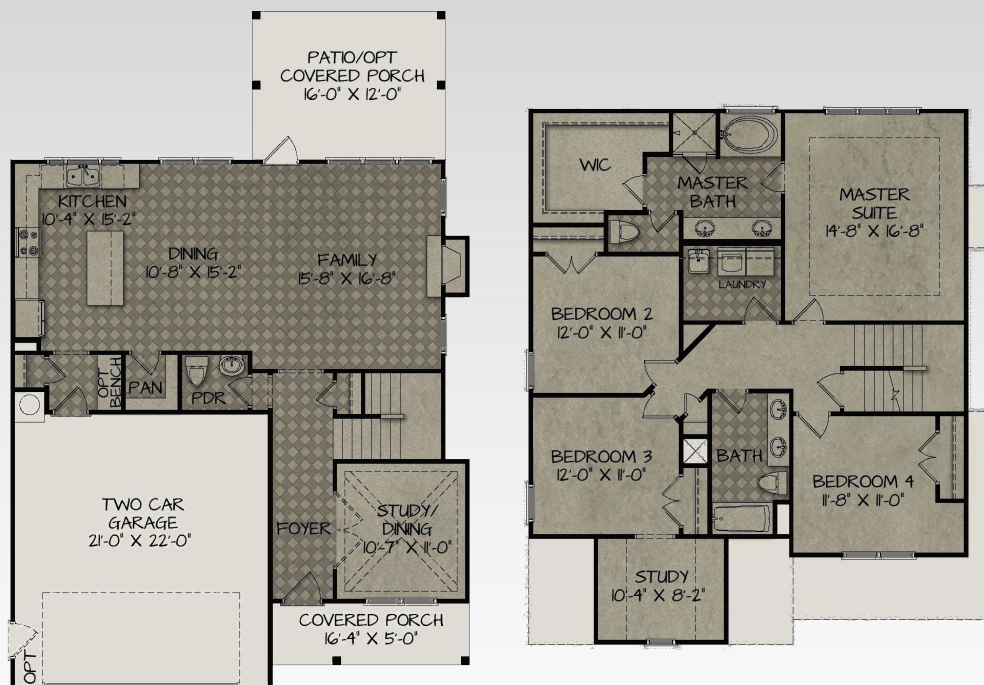

The Loblolly 2279 heated sqft

ARTIST'S REPRESENTATION ONLY. ALTERNATE ELEVATIONS OF THIS PLAN MAY BE AVAILABLE. ASK FOR DETAILS.

AMERICAN
HOMESMITH

Our house, Your home

BUILDER RESERVES THE RIGHT TO MAKE CHANGES WITHOUT NOTICE. CERTAIN SPECIFICATIONS ARE COMMUNITY SPECIFIC, AND SUBJECT TO DEVELOPER APPROVAL. NORTH CAROLINA GC LICENSE NO. 68116