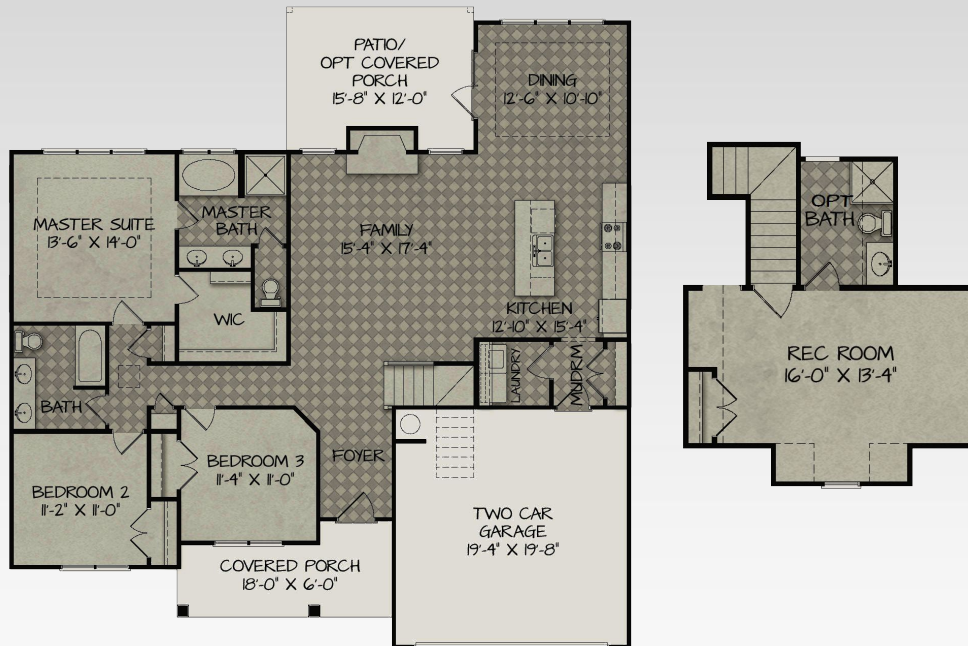

The Poplar Grove 1932 heated sqft

ARTIST'S REPRESENTATION ONLY. ALTERNATE ELEVATIONS OF THIS PLAN MAY BE AVAILABLE. ASK FOR DETAILS.

AMERICAN
HOMESMITH

Our house, Your home

BUILDER RESERVES THE RIGHT TO MAKE CHANGES WITHOUT NOTICE. CERTAIN SPECIFICATIONS ARE COMMUNITY SPECIFIC, AND SUBJECT TO DEVELOPER APPROVAL. NORTH CAROLINA GC LICENSE NO. 68116