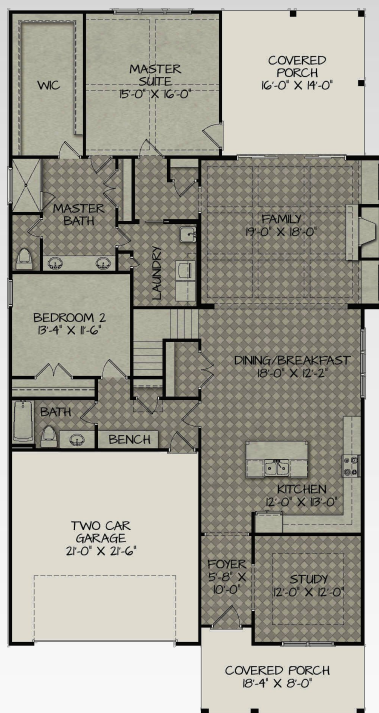

The Caesar

2536 heated sqft

ARTIST'S REPRESENTATION ONLY. ALTERNATE ELEVATIONS OF THIS PLAN MAY BE AVAILABLE. ASK FOR DETAILS.

AMERICAN
HOMESMITH

Our house, Your home

BUILDER RESERVES THE RIGHT TO MAKE CHANGES WITHOUT NOTICE. CERTAIN SPECIFICATIONS ARE COMMUNITY SPECIFIC, AND SUBJECT TO DEVELOPER APPROVAL. NORTH CAROLINA GC LICENSE NO. 68116