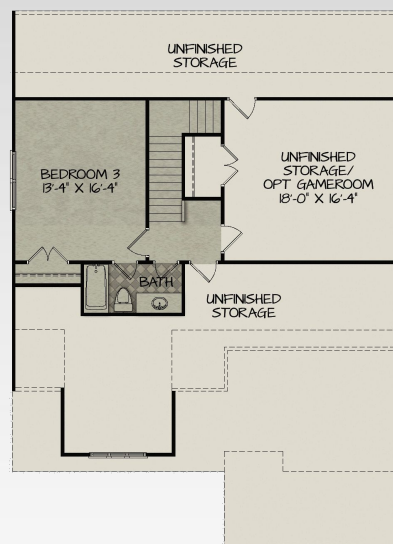

The Caesar

2536 heated sqft

ARTIST'S REPRESENTATION ONLY. ALTERNATE ELEVATIONS OF THIS PLAN MAY BE AVAILABLE. ASK FOR DETAILS.

AMERICAN
HOMESMITH

Our house, Your home

BUILDER RESERVES THE RIGHT TO MAKE CHANGES WITHOUT NOTICE. CERTAIN SPECIFICATIONS ARE COMMUNITY SPECIFIC, AND SUBJECT TO DEVELOPER APPROVAL. NORTH CAROLINA GC LICENSE NO. 68116