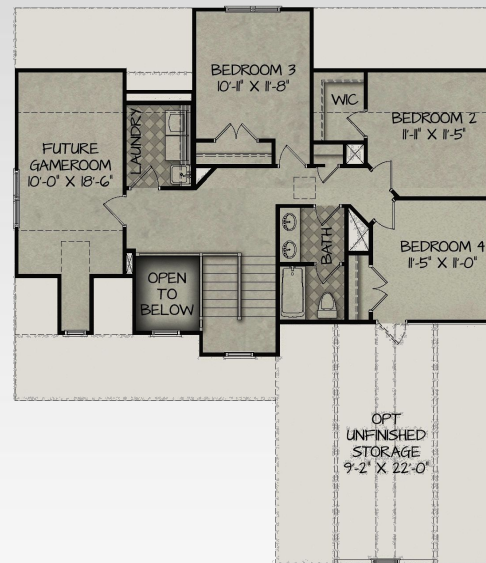

The Lafayette 2472 heated sqft

ARTIST'S REPRESENTATION ONLY. ALTERNATE ELEVATIONS OF THIS PLAN MAY BE AVAILABLE. ASK FOR DETAILS.

AMERICAN
HOMESMITH

Our house, Your home

BUILDER RESERVES THE RIGHT TO MAKE CHANGES WITHOUT NOTICE. CERTAIN SPECIFICATIONS ARE COMMUNITY SPECIFIC, AND SUBJECT TO DEVELOPER APPROVAL. NORTH CAROLINA GC LICENSE NO. 68116