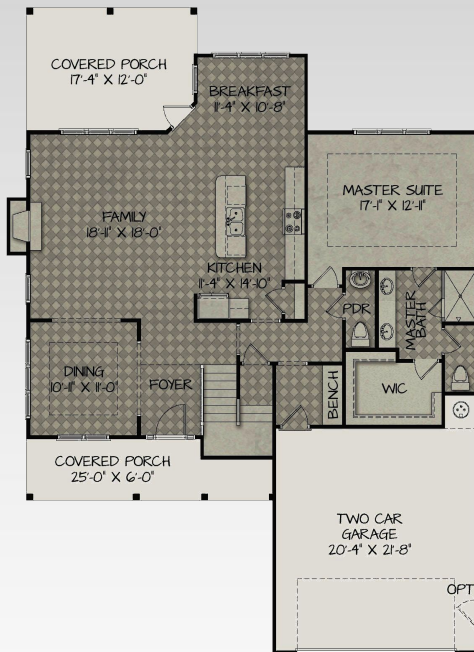

The Lafayette 2472 heated sqft

ARTIST'S REPRESENTATION ONLY. ALTERNATE ELEVATIONS OF THIS PLAN MAY BE AVAILABLE. ASK FOR DETAILS.

AMERICAN
HOMESMITH

Our house, Your home

BUILDER RESERVES THE RIGHT TO MAKE CHANGES WITHOUT NOTICE. CERTAIN SPECIFICATIONS ARE COMMUNITY SPECIFIC, AND SUBJECT TO DEVELOPER APPROVAL. NORTH CAROLINA GC LICENSE NO. 68116