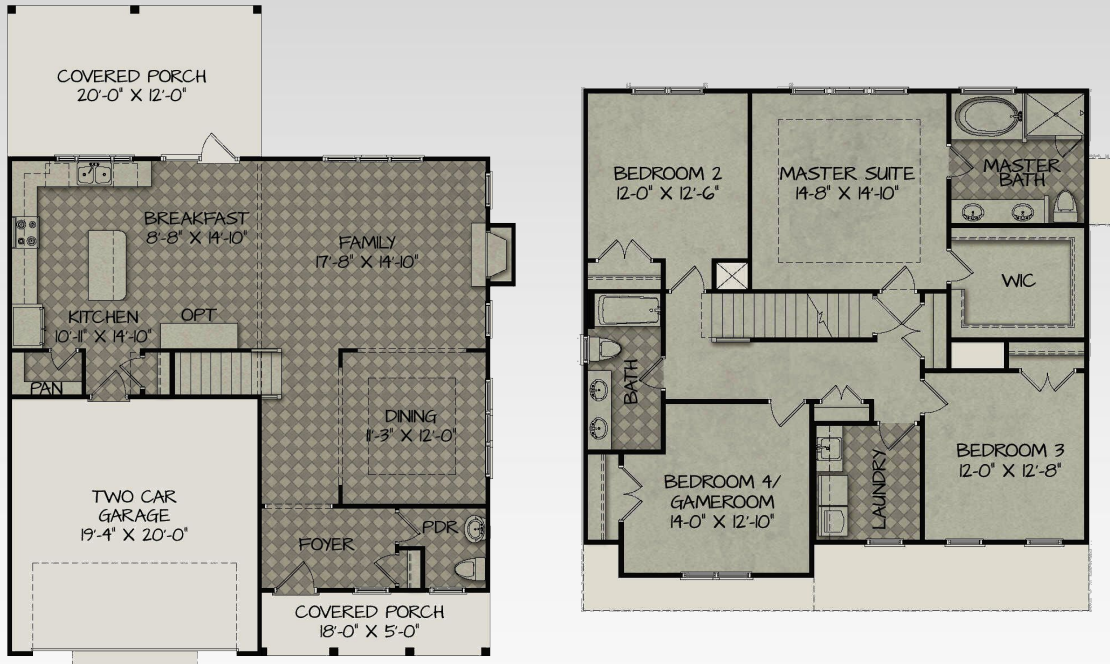

The Grove Park

2364 heated sqft

ARTIST'S REPRESENTATION ONLY. ALTERNATE ELEVATIONS OF THIS PLAN MAY BE AVAILABLE. ASK FOR DETAILS.

AMERICAN
HOMESMITH

Our house, Your home

BUILDER RESERVES THE RIGHT TO MAKE CHANGES WITHOUT NOTICE. CERTAIN SPECIFICATIONS ARE COMMUNITY SPECIFIC, AND SUBJECT TO DEVELOPER APPROVAL. NORTH CAROLINA GC LICENSE NO. 68116