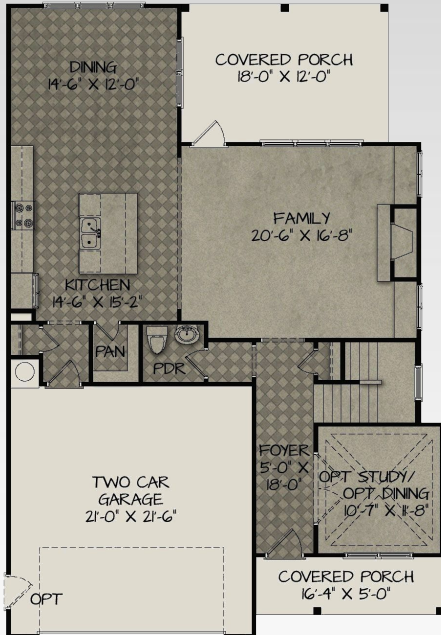

# The Oleander 2470 heated sqft

ARTIST'S REPRESENTATION ONLY. ALTERNATE ELEVATIONS OF THIS PLAN MAY BE AVAILABLE. ASK FOR DETAILS.

AMERICAN  
HOMESMITH

Our house, Your home

BUILDER RESERVES THE RIGHT TO MAKE CHANGES WITHOUT NOTICE. CERTAIN SPECIFICATIONS ARE COMMUNITY SPECIFIC, AND SUBJECT TO DEVELOPER APPROVAL. NORTH CAROLINA GC LICENSE NO. 68116