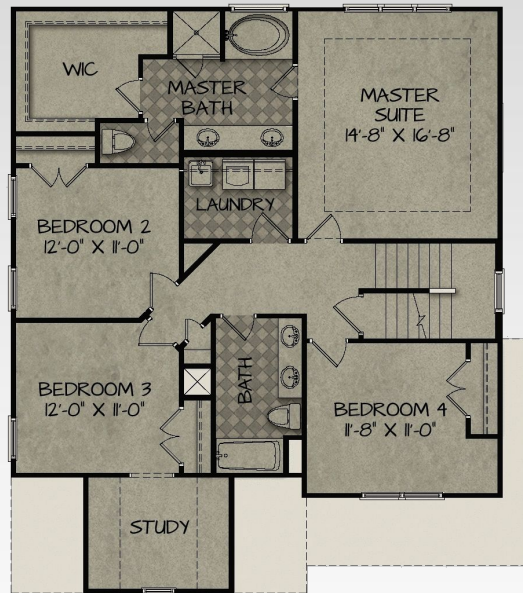

# The Oleander 2470 heated sqft

ARTIST'S REPRESENTATION ONLY. ALTERNATE ELEVATIONS OF THIS PLAN MAY BE AVAILABLE. ASK FOR DETAILS.

AMERICAN  
HOMESMITH

Our house, Your home

BUILDER RESERVES THE RIGHT TO MAKE CHANGES WITHOUT NOTICE. CERTAIN SPECIFICATIONS ARE COMMUNITY SPECIFIC, AND SUBJECT TO DEVELOPER APPROVAL. NORTH CAROLINA GC LICENSE NO. 68116