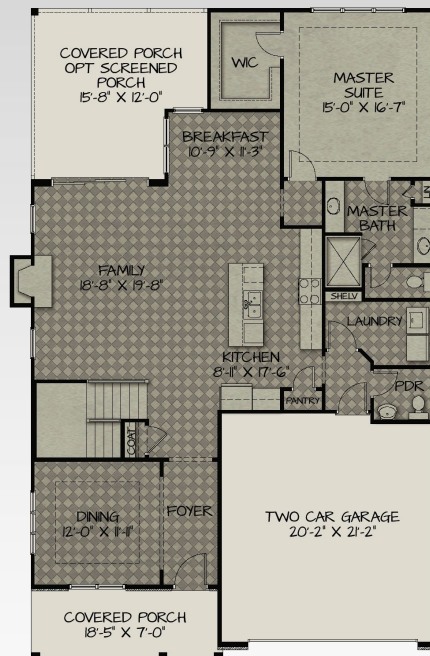

The Madison 2439 heated sqft

ARTIST'S REPRESENTATION ONLY. ALTERNATE ELEVATIONS OF THIS PLAN MAY BE AVAILABLE. ASK FOR DETAILS.

AMERICAN
HOMESMITH

Our house, Your home

BUILDER RESERVES THE RIGHT TO MAKE CHANGES WITHOUT NOTICE. CERTAIN SPECIFICATIONS ARE COMMUNITY SPECIFIC, AND SUBJECT TO DEVELOPER APPROVAL. NORTH CAROLINA GC LICENSE NO. 68116