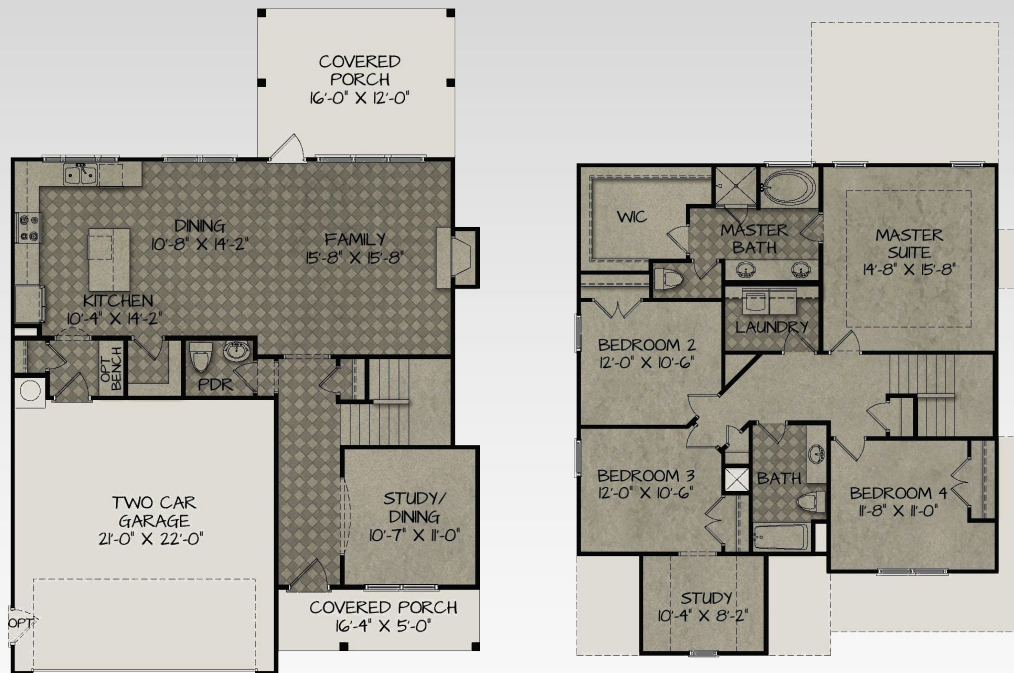

The Azalea 2215 heated sqft

ARTIST'S REPRESENTATION ONLY. ALTERNATE ELEVATIONS OF THIS PLAN MAY BE AVAILABLE. ASK FOR DETAILS.

AMERICAN
HOMESMITH

Our house, Your home

BUILDER RESERVES THE RIGHT TO MAKE CHANGES WITHOUT NOTICE. CERTAIN SPECIFICATIONS ARE COMMUNITY SPECIFIC, AND SUBJECT TO DEVELOPER APPROVAL. NORTH CAROLINA GC LICENSE NO. 68116